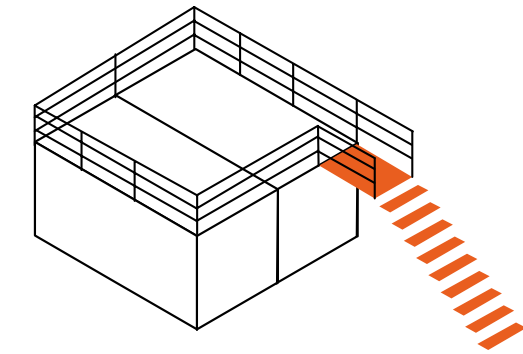

Space Cubes | FACTS

Each Space CUBE steel frame is equipped with special profiles, allowing mounting of light walls, windows, roofing and stairs, terraces and balcony thus modifying space and functions. It is possible to create a single Space CUBE box or demanding Architectural structures consisting of many combined and stacked modules.

schiefer
wooden planks
(terrace)

steel profiles
(frame and stairs)
Colour RAL

inside carnes and all
kind of floor types.

Space CUBES | SELECTED CONFIGURATIONS

SELECTED
MODULES'
CONFIGURATIONS

SELECTED
STAIRS'
LOCATIONS