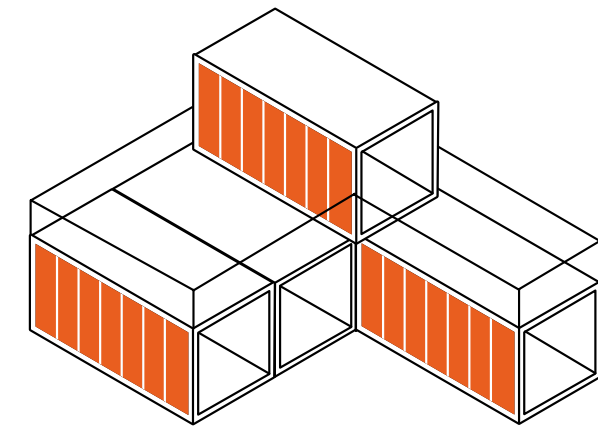

Space CUBES

Space for

to sell, to present, to inform, to work
to live, to sleep, to travel

 **FAIRCONSTRUCT**
DESIGN & REALIZATION

What Space CUBES is about.

Space CUBES is a simple full designed and easy-to-use multifunctional system based on a 6-meter's long steel frames. Space CUBES makes it possible to create various types of room spaces such as event booths, restaurants, food outlets, office, hotels and many more, by a quick mounting of external an internal walls, windows, doors, stairs and branding elements. Out of high quality materials.

Space Cubes | FACTS

Each Space CUBE steel frame is equipped with special profiles, allowing mounting of light walls, windows, roofing and stairs, terraces and balcony thus modifying space and functions. It is possible to create a single Space CUBE box or demanding Architectural structures consisting of many combined and stacked modules.

schiefer
wooden planks
(terrace)

steel profiles
(frame and stairs)
Colour RAL

inside carnes and all
kind of floor types.

Space CUBES | SELECTED CONFIGURATIONS

SELECTED
MODULES'
CONFIGURATIONS

SELECTED
STAIRS'
LOCATIONS