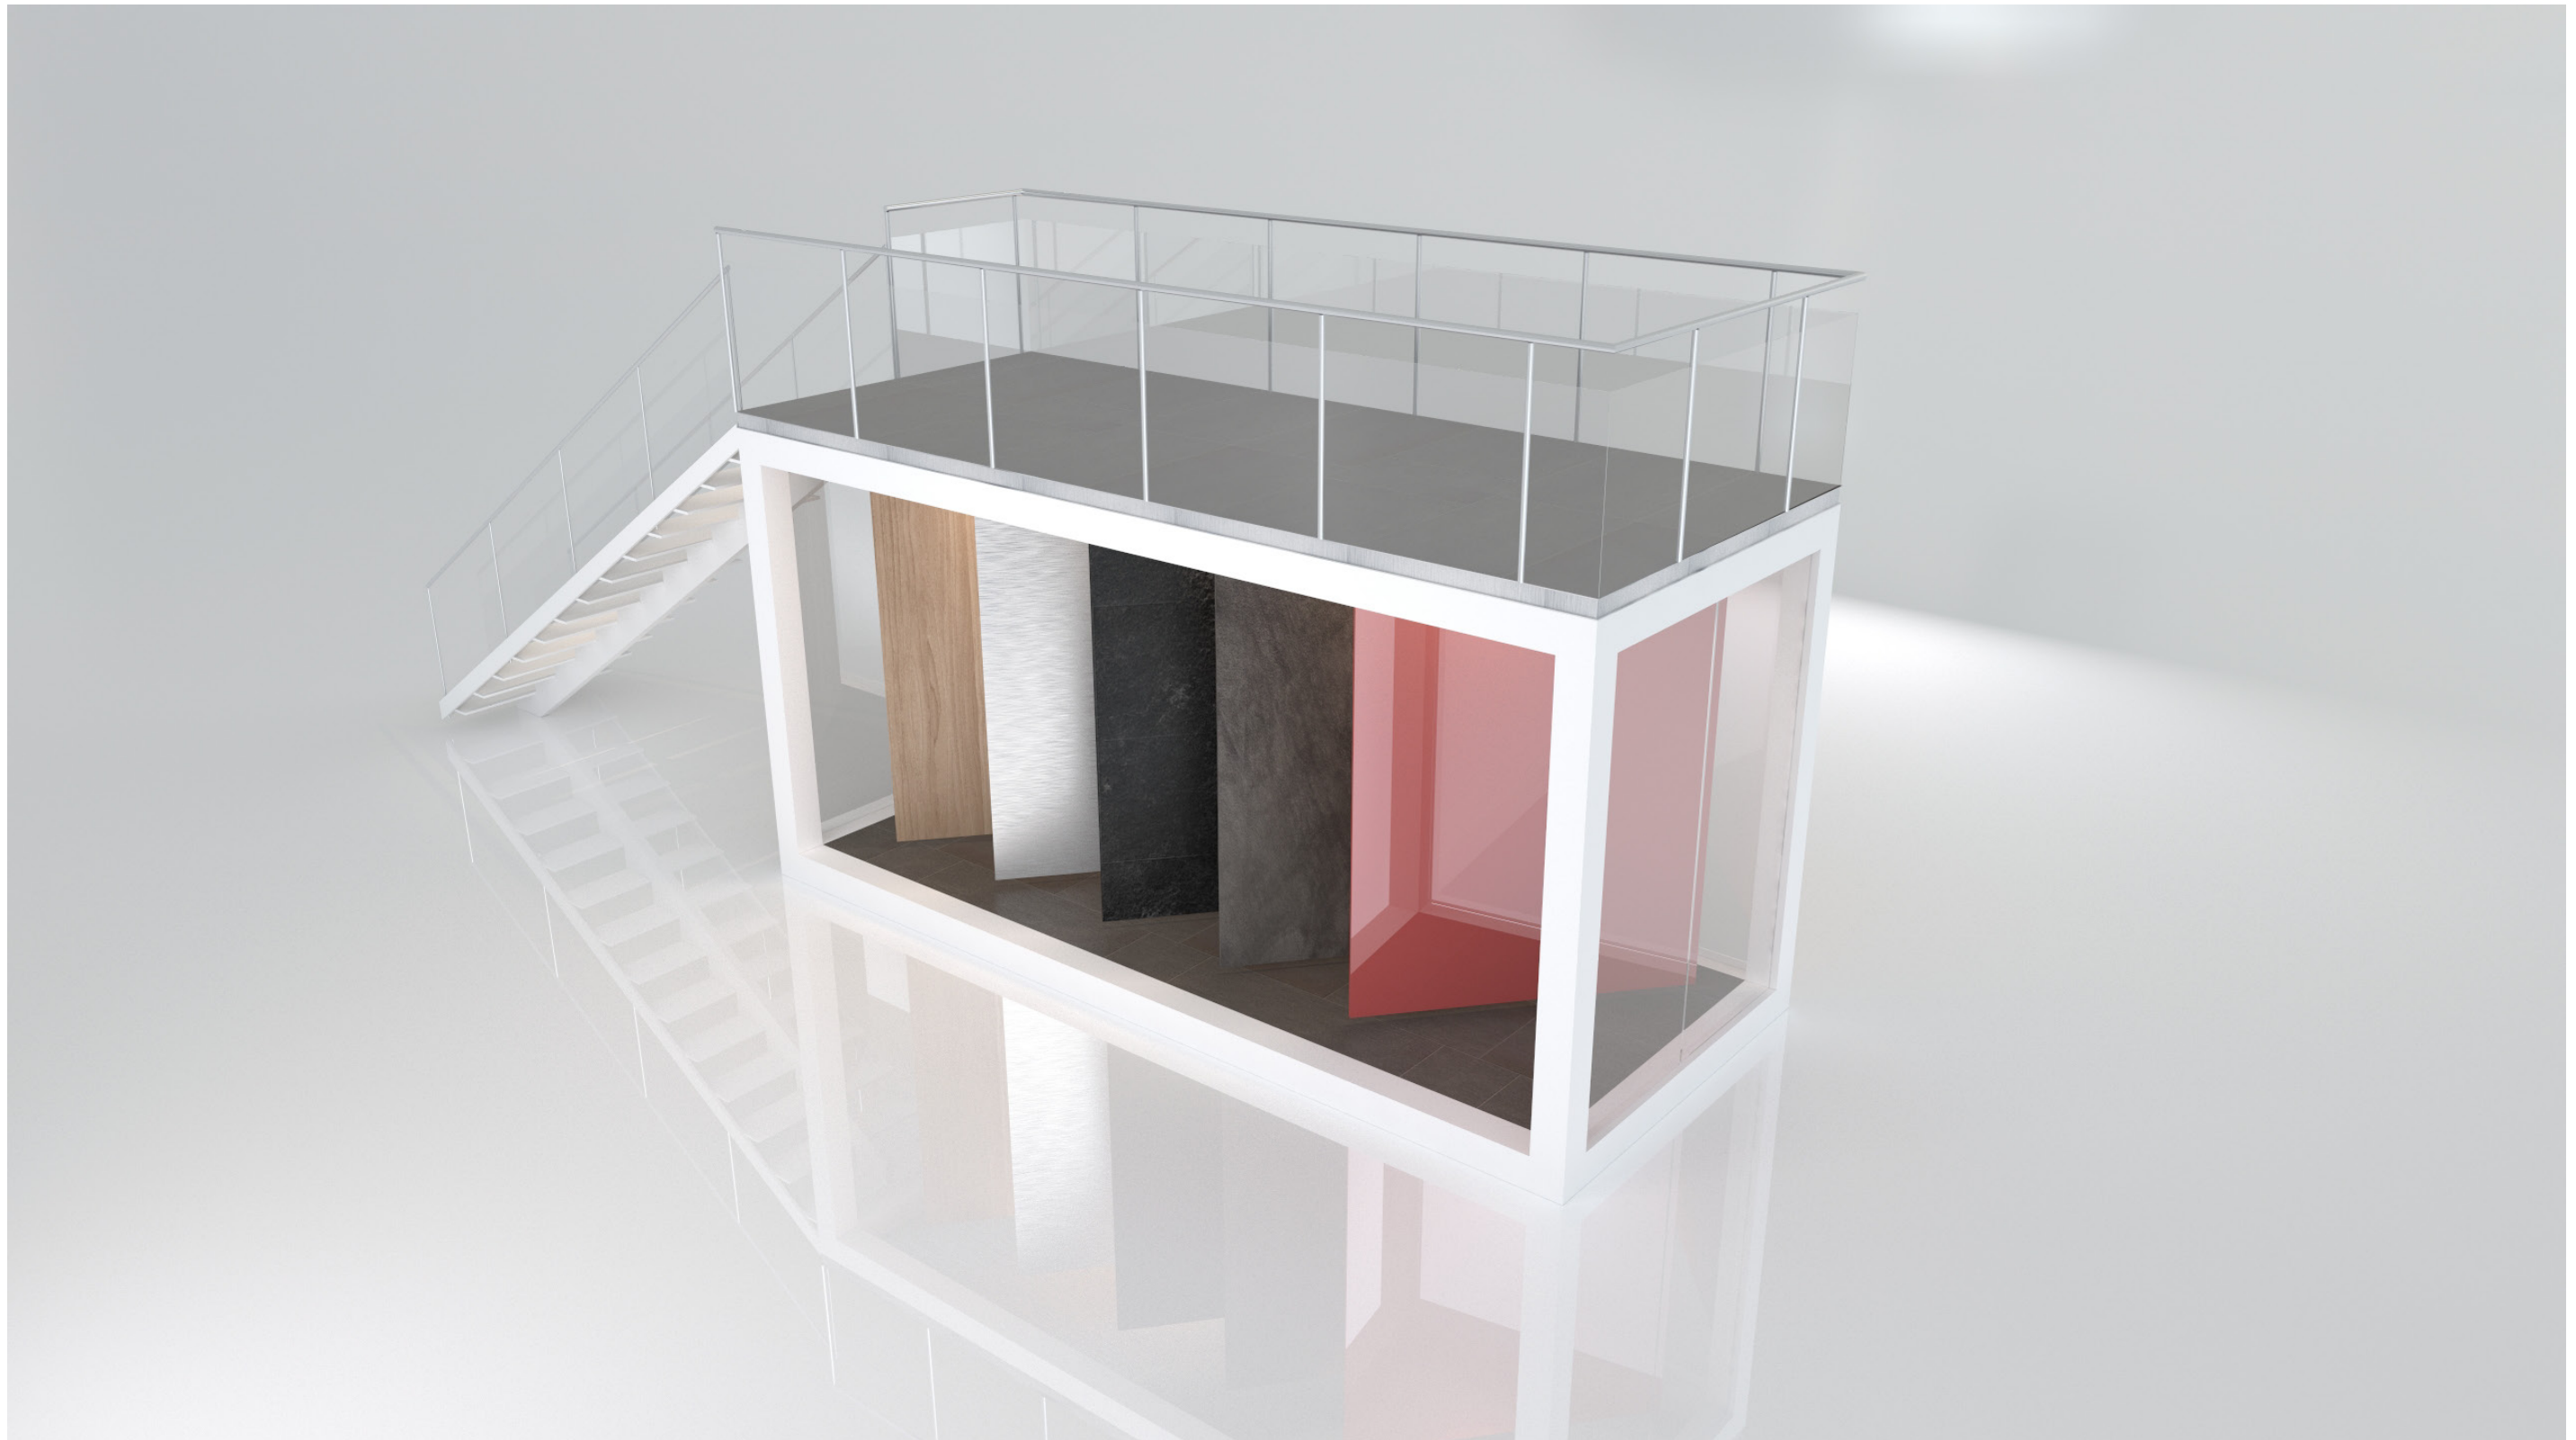

Space CUBES

Space for

to sell, to present, to inform, to work
to live, to sleep, to travel

 **FAIRCONSTRUCT**
DESIGN & REALIZATION

What Space CUBES is about.

Space CUBES is a simple full designed and easy-to-use multifunctional system based on a 6-meter's long steel frames. Space CUBES makes it possible to create various types of room spaces such as event booths, restaurants, food outlets, office, hotels and many more, by a quick mounting of external an internal walls, windows, doors, stairs and branding elements. Out of high quality materials.

Space Cubes | FACTS

Each Space CUBE steel frame is equipped with special profiles, allowing mounting of light walls, windows, roofing and stairs, terraces and balcony thus modifying space and functions. It is possible to create a single Space CUBE box or demanding Architectural structures consisting of many combined and stacked modules.

schiefer
wooden planks
(terrace)

steel profiles
(frame and stairs)
Colour RAL

inside carnes and all
kind of floor types.

Space CUBES | SELECTED CONFIGURATIONS

SELECTED
MODULES'
CONFIGURATIONS

SELECTED
STAIRS'
LOCATIONS

INSIDE & OUTSIDE
WALLS' POSITIONS

CHOOSE MATERIAL AND COLOUR OF THE WALLS

CHOOSE COLOUR OF THE FRAME IN RAL

DESIGN OWN BRANDING

Space Cubes | BERLIN