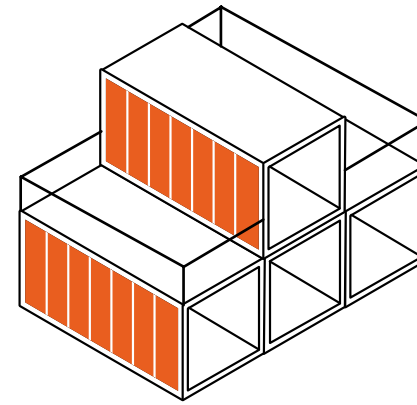

Space CUBES

Space for

to sell, to present, to inform, to work
to live, to sleep, to travel

 **FAIRCONSTRUCT**
DESIGN & REALIZATION

What Space CUBES is about.

Space CUBES is a simple full designed and easy-to-use multifunctional system based on a 6-meter's long steel frames. Space CUBES makes it possible to create various types of room spaces such as event booths, restaurants, food outlets, office, hotels and many more, by a quick mounting of external an internal walls, windows, doors, stairs and branding elements. Out of high quality materials.

Space Cubes | FACTS

Each Space CUBE steel frame is equipped with special profiles, allowing mounting of light walls, windows, roofing and stairs, terraces and balcony thus modifying space and functions. It is possible to create a single Space CUBE box or demanding Architectural structures consisting of many combined and stacked modules.

schiefer
wooden planks
(terrace)

steel profiles
(frame and stairs)
Colour RAL

inside carnes and all
kind of floor types.

Space CUBES | SELECTED CONFIGURATIONS

SELECTED
MODULES'
CONFIGURATIONS

SELECTED
STAIRS'
LOCATIONS